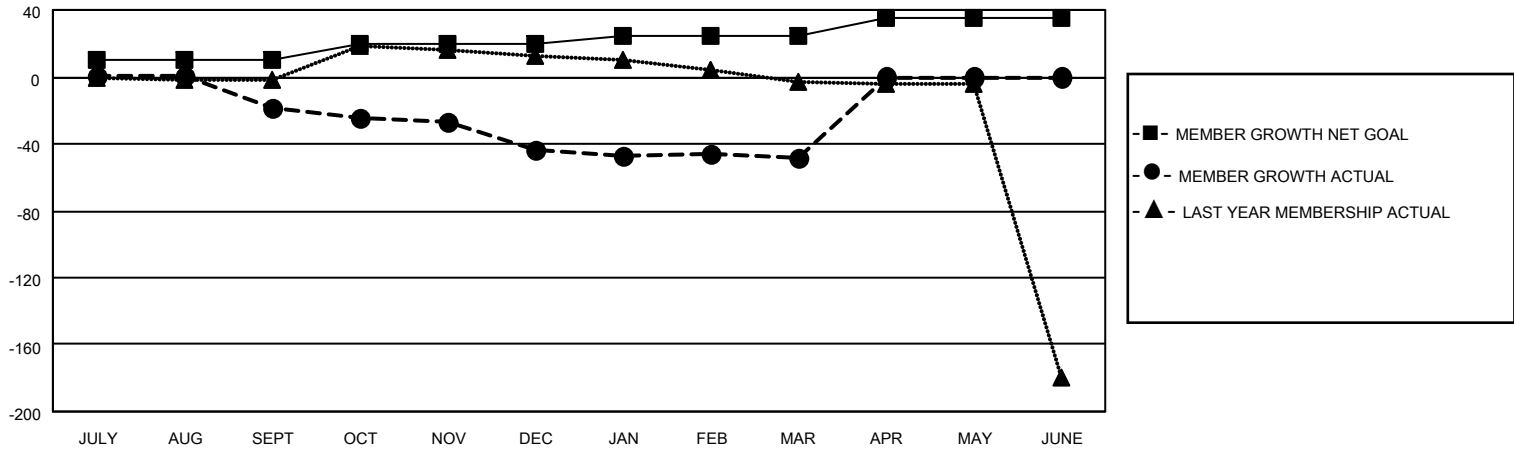

GOALS AND ACTUAL MEMBERS CUMULATIVE

DROPPED CLUBS: 2	10 CLUBS OF 39 ADDED 1 OR MORE NEW MEMBERS	<u>GENDER DISTRIBUTION</u> MALE 481 (72.99%) FEMALE 178 (27.01%) NON BINARY 0 (0.00%) PREFER NOT TO ANSWER 0 (0.00%)
<u>DROPPED MEMBERS</u> <table style="width: 100%; border-collapse: collapse;"> <tr> <td style="width: 80%;">DECEASED</td> <td style="text-align: right;">2</td> </tr> <tr> <td>CLUB CANCELLED</td> <td style="text-align: right;">35</td> </tr> <tr> <td>OTHER</td> <td style="text-align: right;">24</td> </tr> <tr> <td style="border-top: 1px solid black;">TOTAL</td> <td style="text-align: right; border-top: 1px solid black;">61</td> </tr> </table>	CLICK HERE FOR CUMULATIVE MEMBERSHIP DATA	<table style="width: 100%; border-collapse: collapse;"> <tr> <td style="width: 80%;">TOTAL FAMILY UNIT MEMBERS</td> <td style="text-align: right;">18</td> </tr> <tr> <td style="border-top: 1px solid black;">FAMILY MEMBERS PAYING HALF DUES</td> <td style="text-align: right; border-top: 1px solid black;">9</td> </tr> </table>