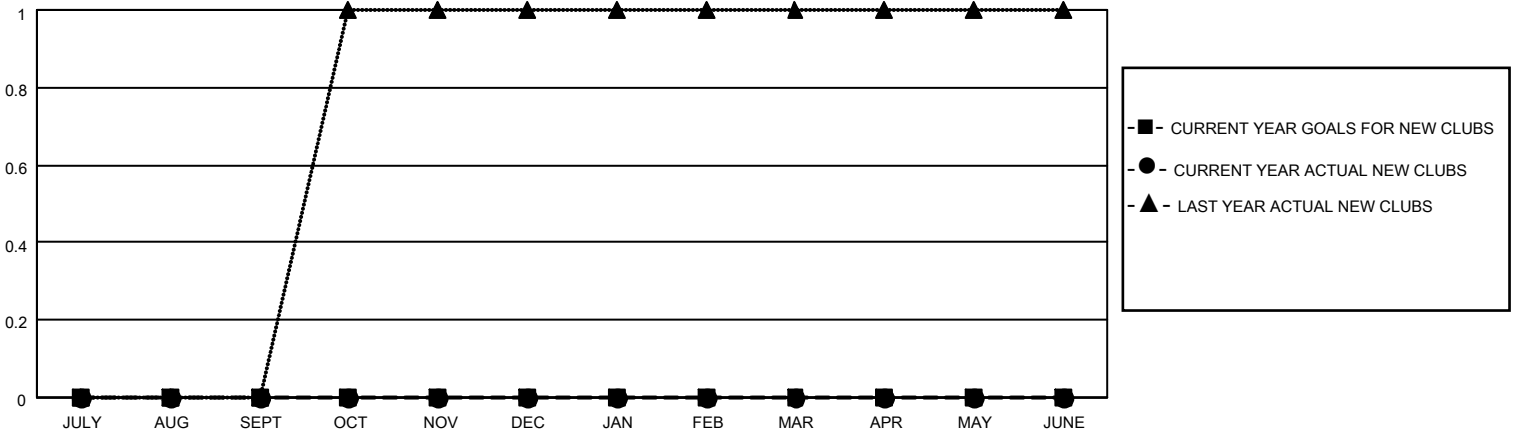

MONTHLY MEMBERSHIP PROGRESS REPORT

LOCATION CZECH REPUBLIC

District 122

Results as of: 3/31/2022

Clubs			
RESULTS FOR 2021-2022			
QUARTER	NEW CLUB GOAL	NEW CLUBS	DROPPED CLUBS
JULY/AUG/SEPT	0	0	1
OCT/NOV/DEC	0	0	1
JAN/FEB/MAR	0	0	0
APR/MAY/JUNE	0	0	0

Members			
RESULTS FOR 2021-2022			
QUARTER	MEMBER GROWTH NET GOAL	MEMBER GROWTH ACTUAL	DROPPED MEMBERS ACTUAL (including transfers)
JULY/AUG/SEPT	10	4	23
OCT/NOV/DEC	10	4	28
JAN/FEB/MAR	5	7	10
APR/MAY/JUNE	10	0	0

GOALS AND ACTUAL NEW CLUBS CUMULATIVE